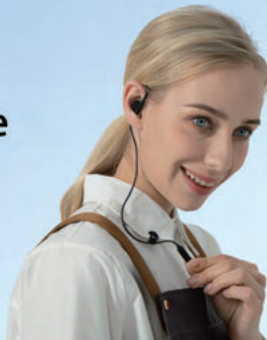

Tiny. Mighty.

 **S1 mini**
Business
Two-Way Radio

Only 48 g weight

16 hrs working time

Standard earpiece

Hands-free call

Type-C fast Charging

Channel copy